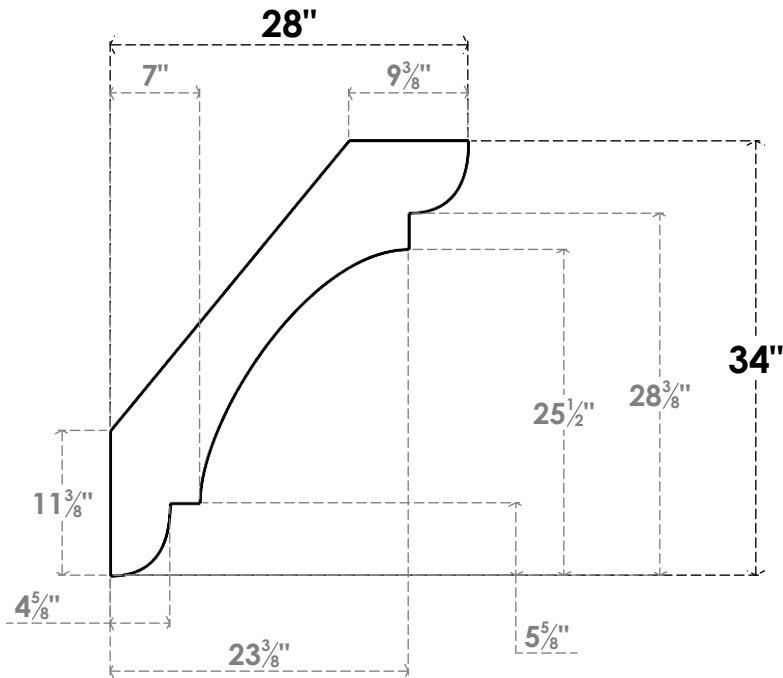

ITEM NUMBER: BRCPC040X28000X34000OLY

4"W X 28"D X 34"H OLYMPIC ARCHITECTURAL GRADE PVC CLOSED KNEE BRACE

SIDE PROFILE

FRONT PROFILE

ISOMETRIC

EKENA MILLWORK
2300 WEST MAIN ST.
CLARKSVILLE, TX 75426
TOLL FREE: 866-607-0453
WWW.EKENAMILLWORK.COM