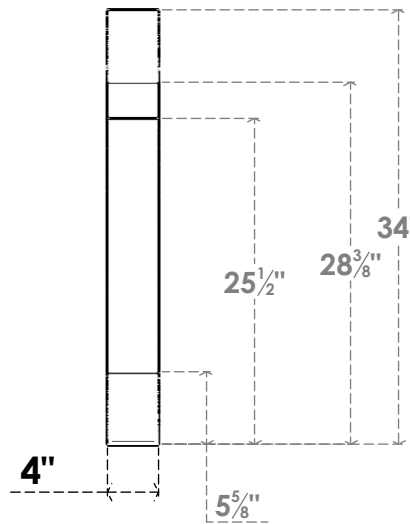

ITEM NUMBER: BRCPC040X28000X34000OLY

4"W X 28"D X 34"H OLYMPIC ARCHITECTURAL GRADE PVC CLOSED KNEE BRACE

SIDE PROFILE

FRONT PROFILE

ISOMETRIC

EKENA MILLWORK
2300 WEST MAIN ST.
CLARKSVILLE, TX 75426
TOLL FREE: 866-607-0453
WWW.EKENAMILLWORK.COM

NOTES

1. INSTALLATION TO BE COMPLETED IN ACCORDANCE WITH MANUFACTURER'S SPECIFICATIONS.
2. DRAWING MAY NOT BE TO SCALE
3. THIS DRAWING IS INTENDED FOR DESIGN AND PLANNING PURPOSES ONLY.
4. ALL INFORMATION CONTAINED HEREIN WAS CURRENT AT THE TIME OF DEVELOPMENT BUT MUST BE REVIEWED AND APPROVED BY THE PRODUCT MANUFACTURER TO BE CONSIDERED ACCURATE.
5. ARCHITECTURAL GRADE PVC PRODUCTS ARE MADE FROM EXPANDED CELLULAR PVC AND COME NATURALLY WHITE BUT MAY BE PAINTED